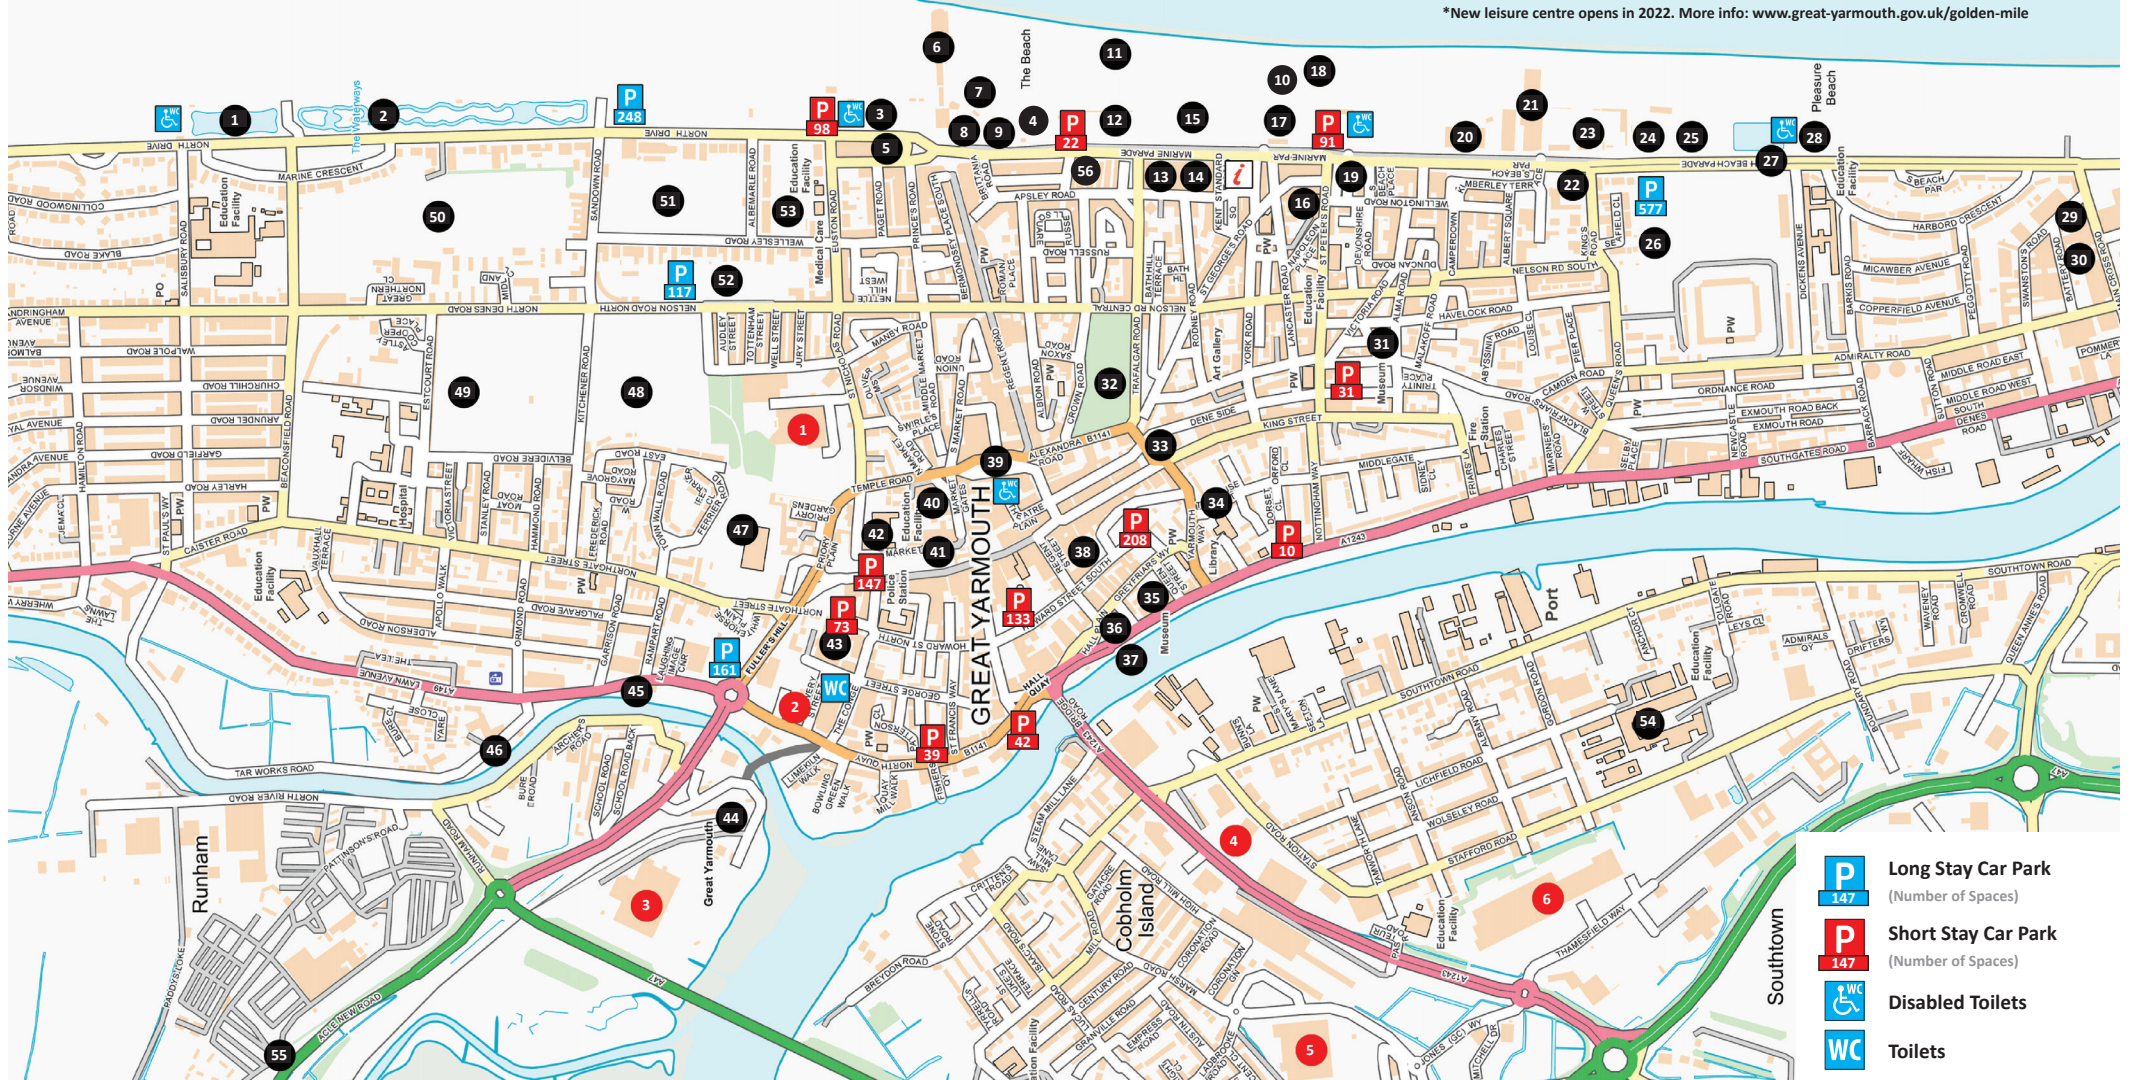

WELCOME

to Great Yarmouth

- | | | | | |
|----------------------------|---------------------------|-------------------------|-------------------------|--------------------------|
| 1 Boating Lake | 14 Jurassic Journey | 27 Landaus | 40 Market Gates | 53 Norfolk Square |
| 2 Waterways | 15 New Leisure Centre* | 28 Pleasure Beach | 41 Market Place | 54 East Coast College |
| 3 Bowling Greens | 16 Hippodrome | 29 Falcon Brewery | 42 Fisherman's Hospital | 55 Vauxhall Holiday Park |
| 4 Perry's Ice Cream | 17 Castaway Golf | 30 Jump Warehouse | 43 Palace Bingo | 56 The Empire |
| 5 The Arc Cinema | 18 Donkey Rides | 31 Time and Tide Museum | 44 Train Station | |
| 6 Britannia Pier | 19 Hollywood Golf | 32 St George's Park | 45 NW Tower | |
| 7 Donkey Rides | 20 Sea Life Centre | 33 St George's Theatre | 46 Yacht Station | |
| 8 Lord Choo Choo | 21 Wellington Pier | 34 Tolhouse Gaol Museum | 47 Minster | |
| 9 Landaus | 22 Grosvenor Casino | 35 Elizabethan House | 48 Cemetery | |
| 10 Dixie's Café | 23 Merrival Model Village | 36 Victoria Hall | 49 Cemetery | |
| 11 First Aid and Lifeguard | 24 Pleasure Beach Gardens | 37 Lydia Eva | 50 Recreation Ground | |
| 12 Pirates Cove | 25 Safari Adventure Golf | 38 Victoria Arcade | 51 Wellesley Sports | |
| 13 The Tower Complex | 26 Skate Park | 39 Bus Station | 52 Beach Coach Station | |

Shopping

- 1 Sainsbury's
- 2 Aldi
- 3 Asda
- 4 Lidl
- 5 Tesco
- 6 Retail Park

*New leisure centre opens in 2022. More info: www.great-yarmouth.gov.uk/golden-mile

P 147 Long Stay Car Park
(Number of Spaces)

P 147 Short Stay Car Park
(Number of Spaces)

WC Disabled Toilets

WC Toilets