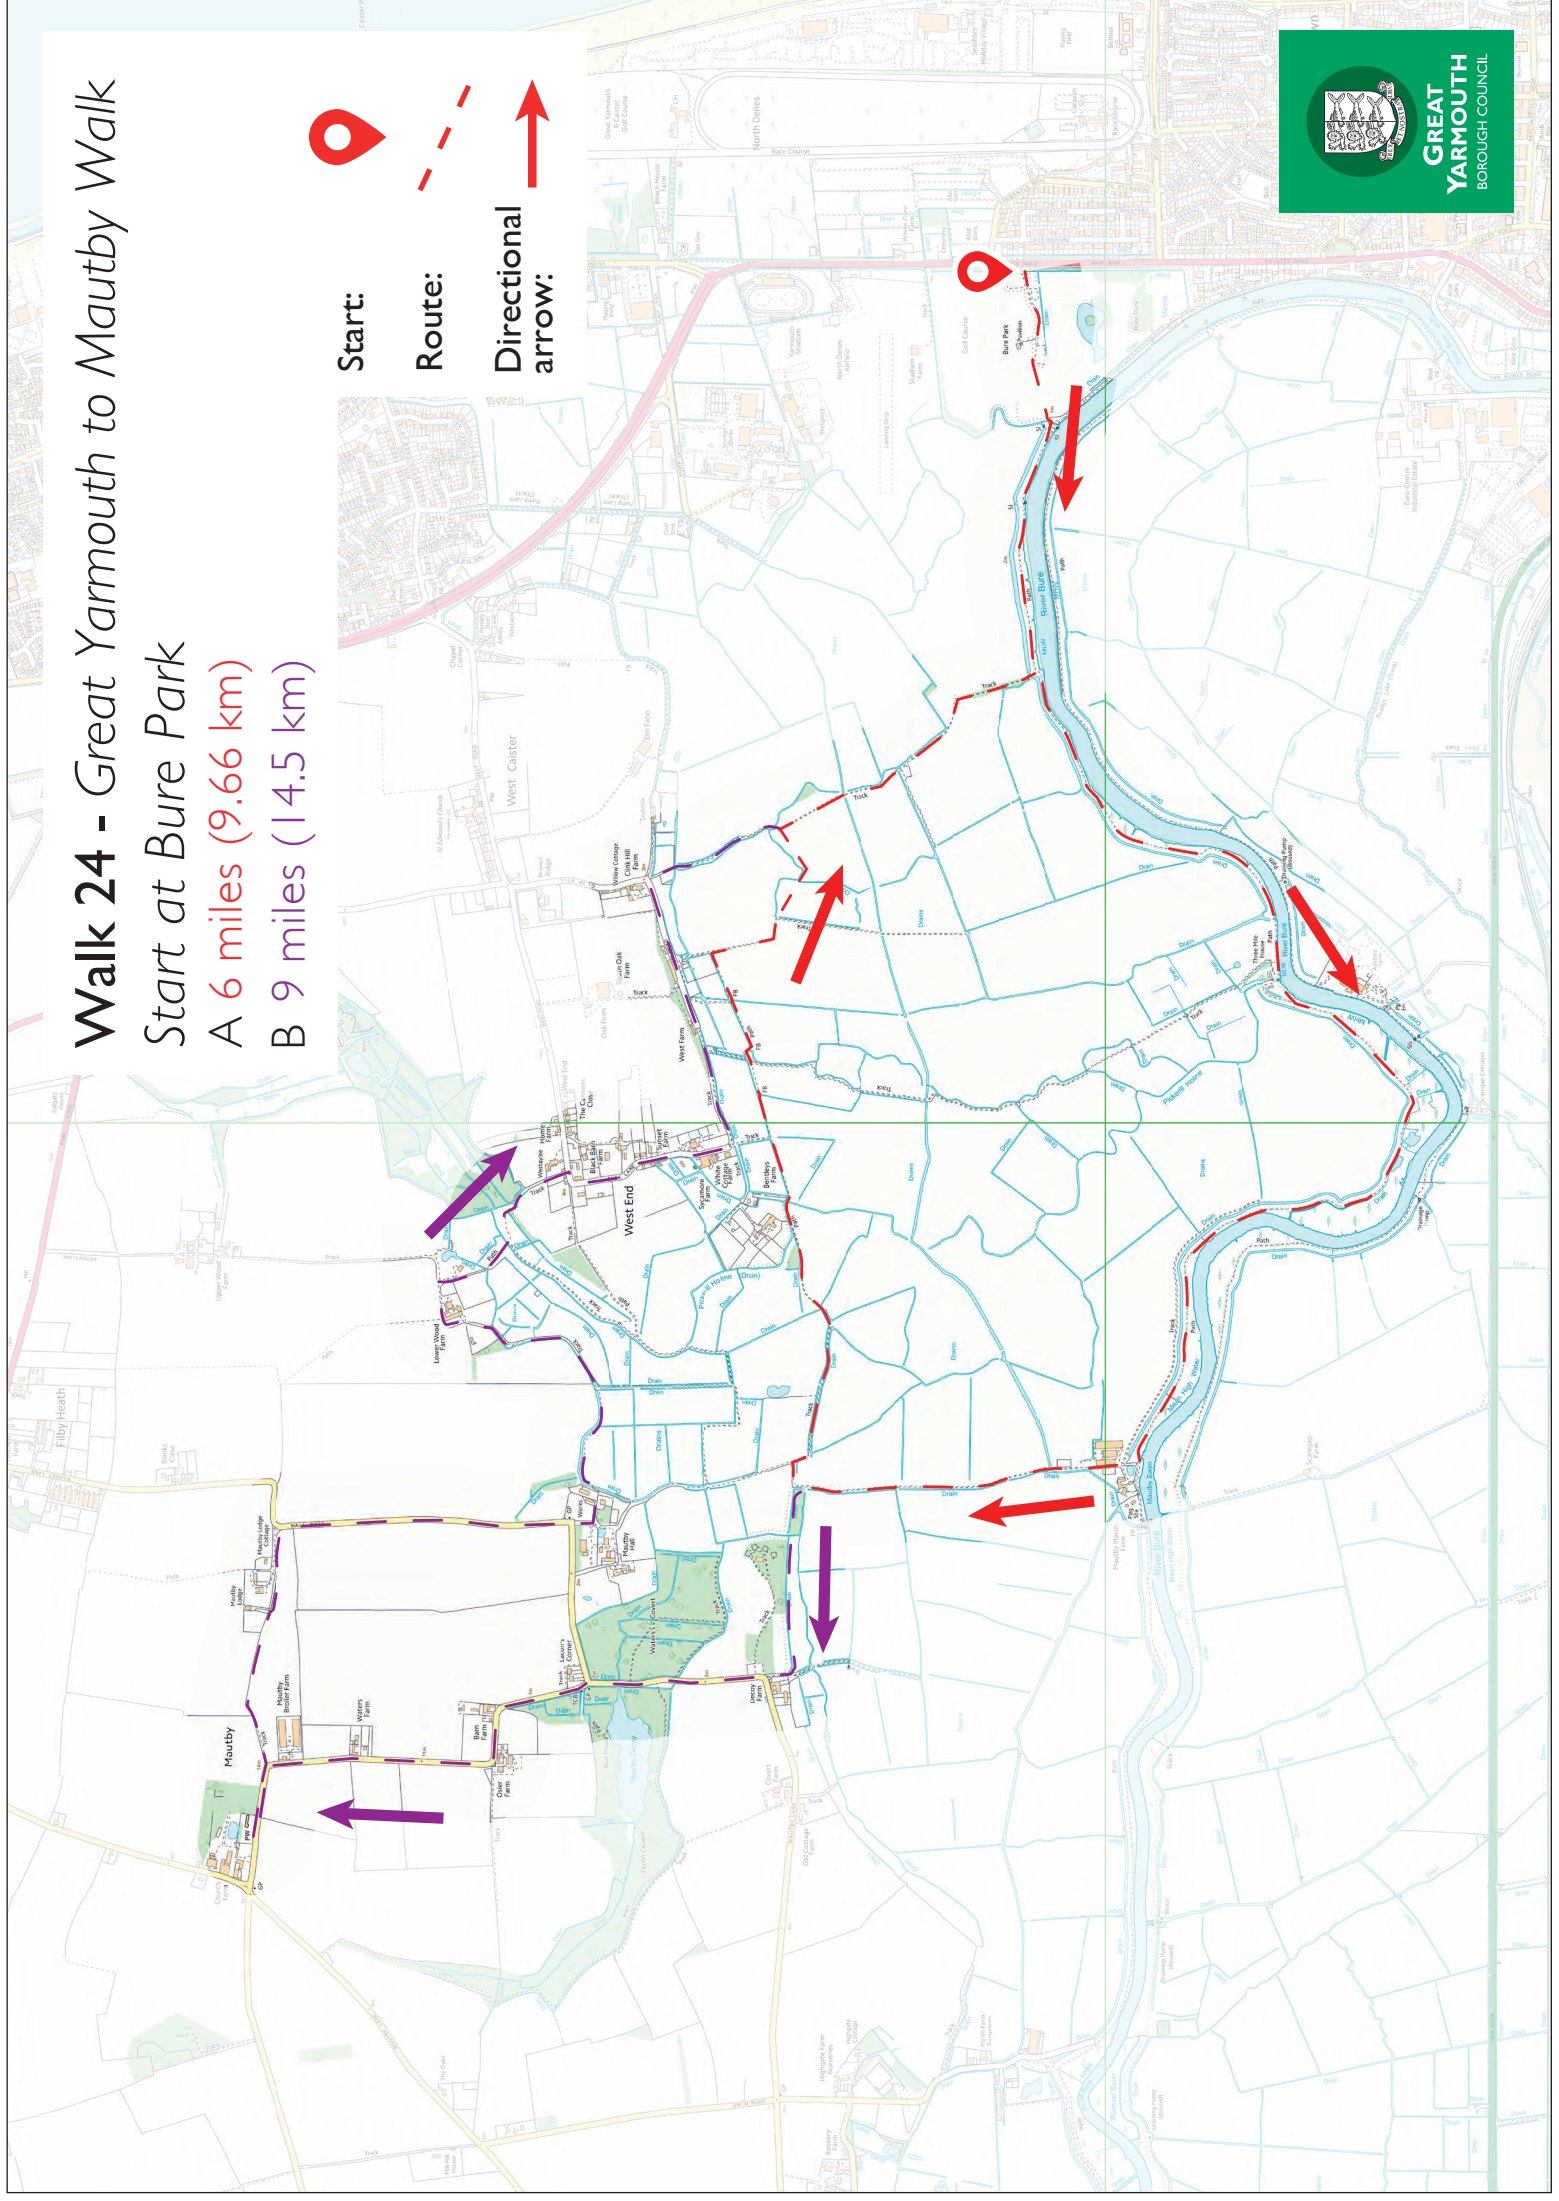

# Walk 24 - Great Yarmouth to Mautby Walk

Start at Bure Park

A 6 miles (9.66 km)

B 9 miles (14.5 km)

GREAT  
YARMOUTH  
BOROUGH COUNCIL